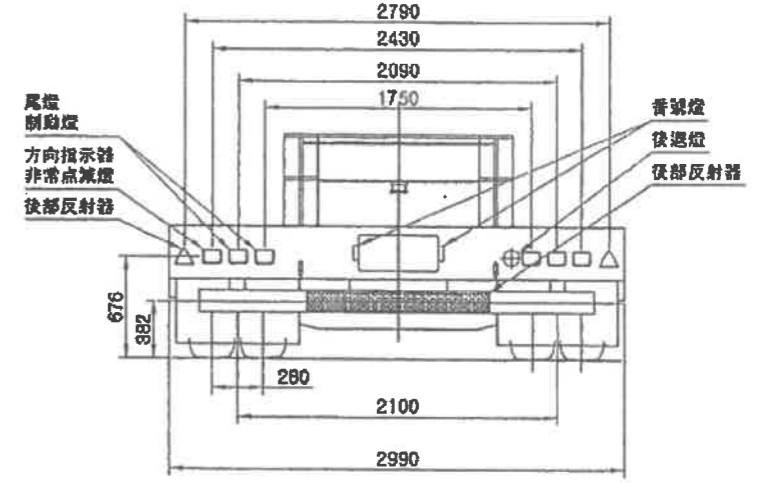

DWG NO.

NO.	DATE	REVISION & DESCRIPTION	SIGNATURE	
			REVIEWED	CHECKED

NO.	PART NO.	PART NAME	DESCRIPTION	Q'TY	REMARKS	
<b>(주)K.A.B</b> KOREA AUTO BODY Co.,Ltd.						
TITLE					PRO-JECTION	
2-AXLE LOWBED TRAILER					DIM	
B-1 TYPE 550-200					SCALE	N / S
DWG NO.			MODEL		MATERIAL	WEIGHT
LAYOUT-00000						
SIGNATURE	DRAWN	CHECKED	CHECKED	APPROVED	DATE	'06.12.28
	BAE.K.Y		HERSK	M.O.CHA	SHEET	1 / 1
						SIZE