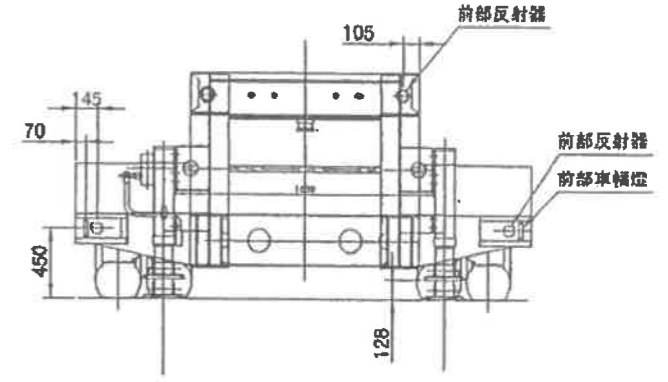

DWG NO.

NO.	DATE	REVISION & DESCRIPTION	SIGNATURE	
			REVIEWED	CHECKED

NO.	PART NO.	PART NAME	DESCRIPTION	Q'TY	REMARKS	
<b>(주)K.A.B</b> KOREA AUTO BODY Co.,Ltd.						
TITLE					PRO-JECTION	
2-AXLE LOWBED TRAILER					DIM	
B-1 TYPE 550-200					SCALE	N / S
DWG NO.			MODEL		MATERIAL	WEIGHT
LAYOUT-00000						
SIGNATURE	DRAWN	CHECKED	CHECKED	APPROVED	DATE	'06.12.28
	BAE.K.Y		HERSK	M.O.CHA	SHEET	1 / 1
						SIZE