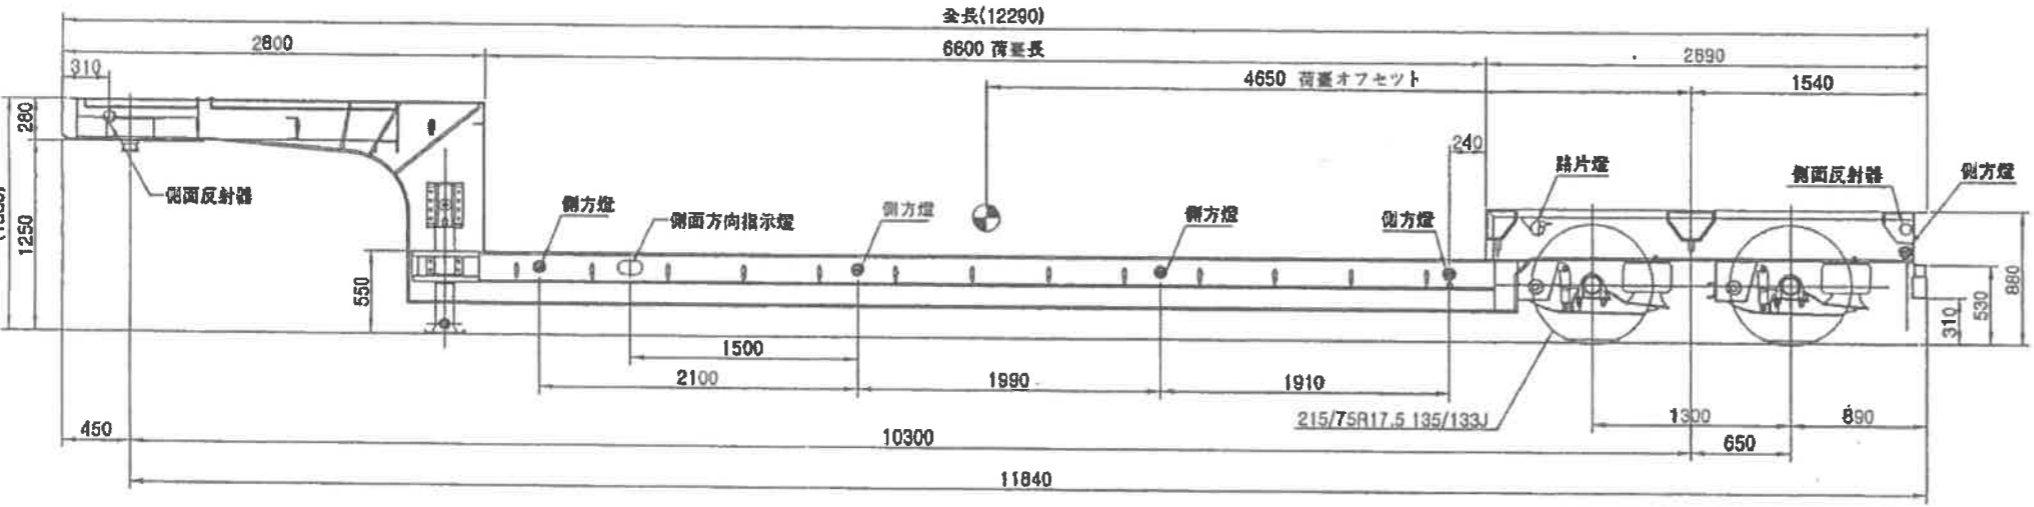

DWG NO.

NO.	DATE	REVISION & DESCRIPTION	SIGNATURE	
			REVIEWED	CHECKED

NO.	PART NO.	PART NAME	DESCRIPTION	Q'TY	REMARKS	
<b>(주)K.A.B</b> KOREA AUTO BODY Co.,Ltd.						
TITLE					PRO-JECTION	
2-AXLE LOWBED TRAILER					DIM	
B-1 TYPE 550-200					SCALE	N / S
DWG NO.			MODEL		MATERIAL	WEIGHT
LAYOUT-00000						
SIGNATURE	DRAWN	CHECKED	CHECKED	APPROVED	DATE	'06.12.28
	BAE.K.Y		HERSK	M.O.CHA	SHEET	1 / 1
						SIZE