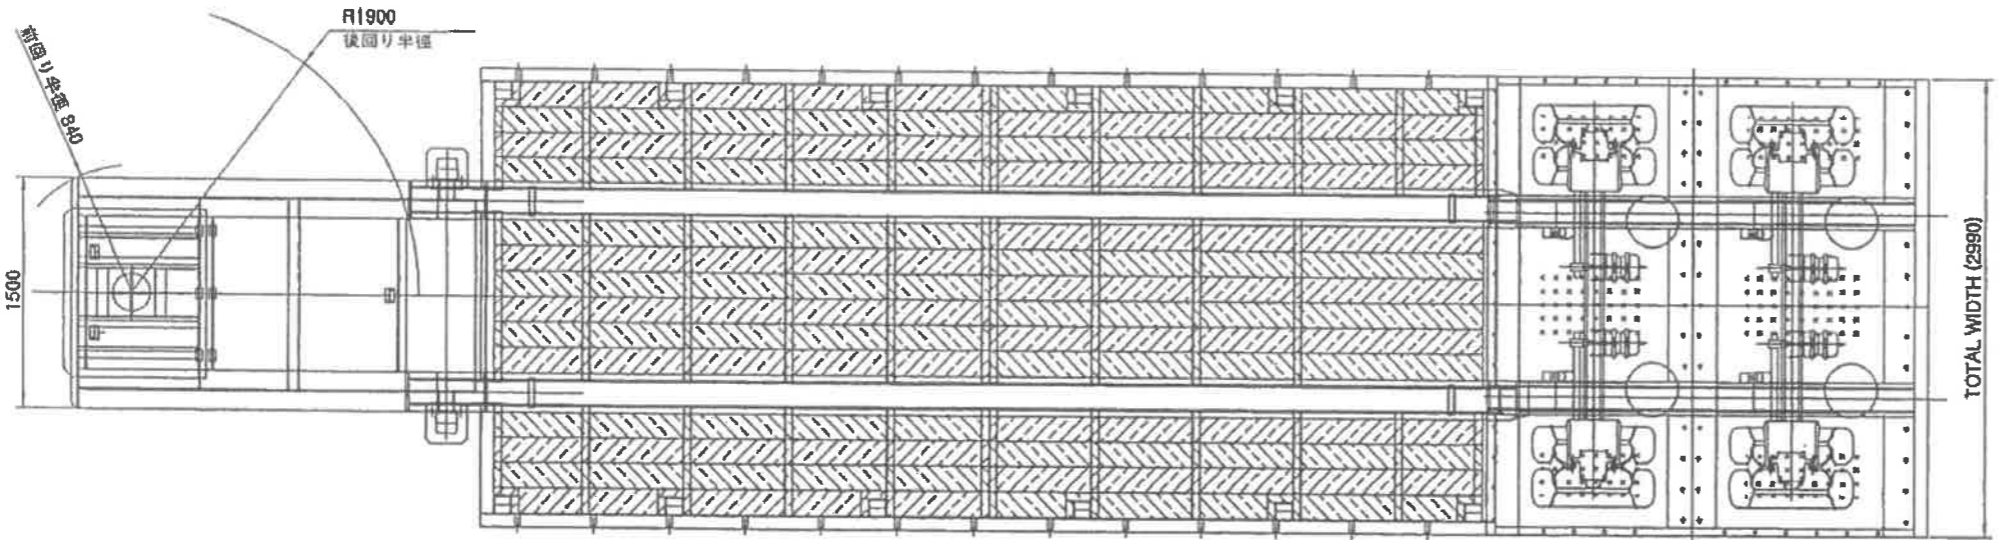

DWG NO.

NO.	DATE	REVISION & DESCRIPTION	SIGNATURE	
			REVIEWED	CHECKED

NO.	PART NO.	PART NAME	DESCRIPTION	Q'TY	REMARKS	
<b>(주)K.A.B</b> KOREA AUTO BODY Co.,Ltd.						
TITLE					PRO-JECTION	
2-AXLE LOWBED TRAILER					DIM	
B-1 TYPE 550-200					SCALE	N / S
DWG NO.			MODEL		MATERIAL	WEIGHT
LAYOUT-00000						
SIGNATURE	DRAWN	CHECKED	CHECKED	APPROVED	DATE	'06.12.28
	BAE.K.Y		HERSK	M.O.CHA	SHEET	1 / 1
						SIZE